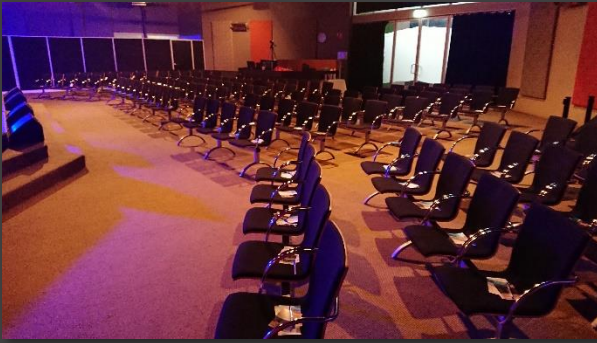

#### Function Venue

Our facility has been designed for a wide variety of uses. Situated in a prime location in the city of Fremantle, our venue will enable you to host amazing functions and events whether for your social club, community or corporation. We have undergone several recent renovations to make sure that our venue is modern, funky & state-of-the-art. The facility offers a substantial amount of parking including 2 disabled bays.

##### 1. Auditorium + Green Room

 **Seats 200 People**

This room suits graduations, productions, concerts & large seminars.

Carpeted

Air-conditioned /  
Heated

Multimedia AV  
Capable

State-of-the-Art  
Lighting Control

### 3. Foyer

Seats 70 People

This area can be set up with portable chairs & tables capable of seating up to 70 people.

Crockery/  
Cutlery Available

Air-conditioned /  
Heated

TV with HDMI  
Cable Available

### 4. Central Meeting Room

Seats 80 People

A projector & amplified sound system is installed in this room. The area can be set up with portable chairs in a theatre-style to seat up to 80 people.

Carpeted